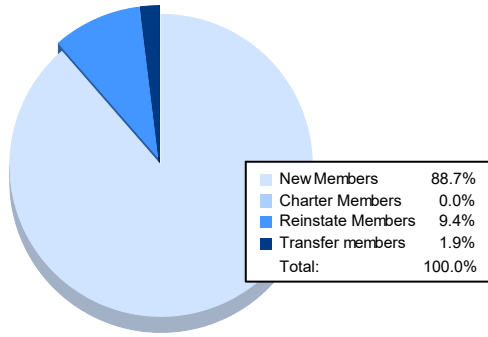

Year	New Clubs	Dropped Clubs	Gain/ Loss Clubs	New Members	Charter Members	Reinstate Members	Transfer Members	Total Member Added	Total Members Dropped	Gain/ Loss Members
2016-2017	1	1	0	108	23	8	7	146	190	-44
2017-2018	0	2	-2	99	1	1	4	105	204	-99
2018-2019	0	0	0	84	0	8	5	97	104	-7
2019-2020	0	0	0	81	2	3	9	95	151	-56
2020-2021	0	1	-1	47	0	5	1	53	142	-89
<b>Average</b>	<b>0</b>	<b>1</b>	<b>-1</b>	<b>84</b>	<b>5</b>	<b>5</b>	<b>5</b>	<b>99</b>	<b>158</b>	<b>-59</b>

### Membership Composition June 2021 Cumulative