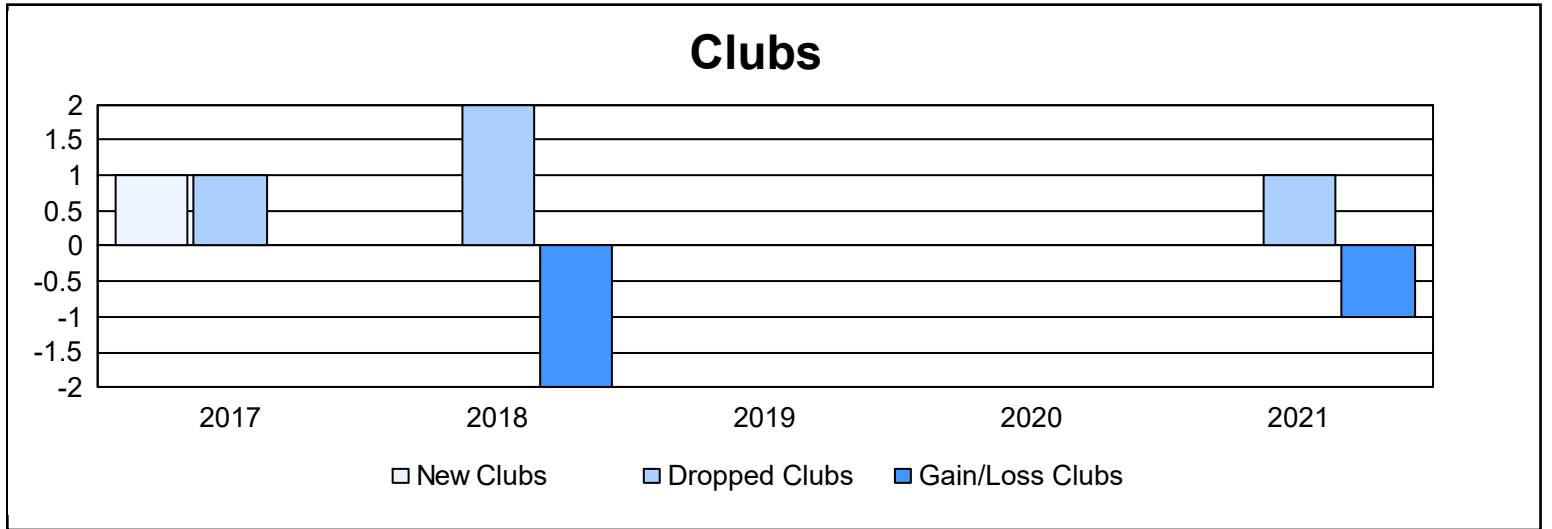

Year	New Clubs	Dropped Clubs	Gain/ Loss Clubs	New Members	Charter Members	Reinstate Members	Transfer Members	Total Member Added	Total Members Dropped	Gain/ Loss Members
2016-2017	1	1	0	108	23	8	7	146	190	-44
2017-2018	0	2	-2	99	1	1	4	105	204	-99
2018-2019	0	0	0	84	0	8	5	97	104	-7
2019-2020	0	0	0	81	2	3	9	95	151	-56
2020-2021	0	1	-1	47	0	5	1	53	142	-89
<b>Average</b>	<b>0</b>	<b>1</b>	<b>-1</b>	<b>84</b>	<b>5</b>	<b>5</b>	<b>5</b>	<b>99</b>	<b>158</b>	<b>-59</b>

### Membership Composition June 2021 Cumulative