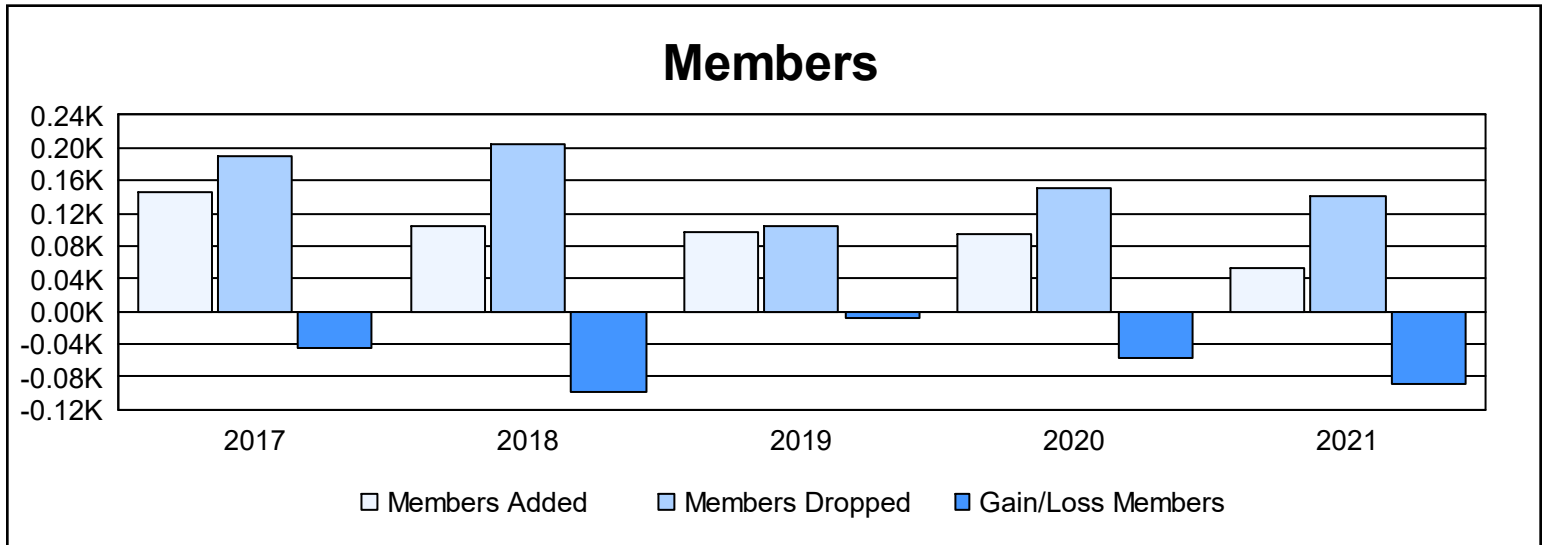

Year	New Clubs	Dropped Clubs	Gain/ Loss Clubs	New Members	Charter Members	Reinstate Members	Transfer Members	Total Member Added	Total Members Dropped	Gain/ Loss Members
2016-2017	1	1	0	108	23	8	7	146	190	-44
2017-2018	0	2	-2	99	1	1	4	105	204	-99
2018-2019	0	0	0	84	0	8	5	97	104	-7
2019-2020	0	0	0	81	2	3	9	95	151	-56
2020-2021	0	1	-1	47	0	5	1	53	142	-89
<b>Average</b>	<b>0</b>	<b>1</b>	<b>-1</b>	<b>84</b>	<b>5</b>	<b>5</b>	<b>5</b>	<b>99</b>	<b>158</b>	<b>-59</b>

### Membership Composition June 2021 Cumulative